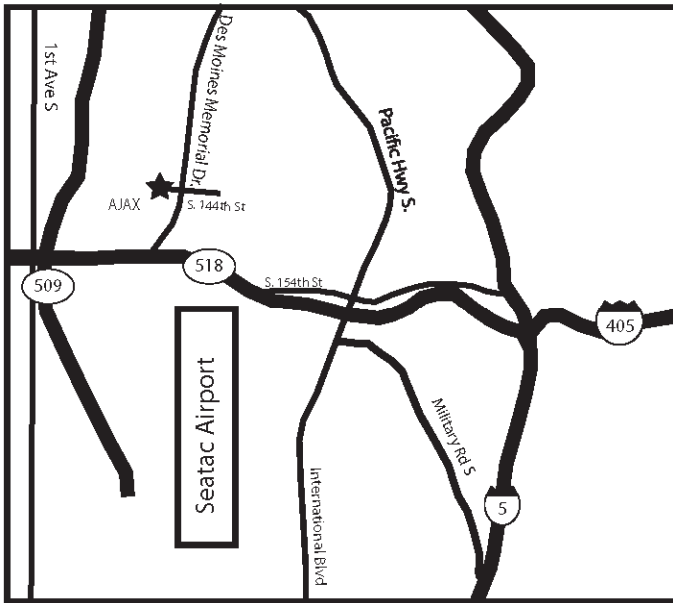

Present this coupon for Special Daily Rate

**1200 S. 144th ST
Seattle, WA 98168
206-244-8900**

Our Parking Features:

- 24 hour free shuttle 5 minute ride
- Easy fast access from Hwy 518 and Hwy 509
- 24 hour security cashier
- Lighted, paved and fenced
- 7 minute pickup
- Self park and self lock

For Parking Reservations: Call 206-244-8900 or goajax@live.com
www.ajaxparkingrus.com

Directions to AJAX Parking R US

From I-5: Take #154 Burien SeaTac Exit onto HWY 518. Head WEST on HWY 518 to Des Moines Memorial Drive Exit; one exit PAST SeaTac Airport Exit. Turn RIGHT at stop sign and LEFT at first light (144th ST). Lot is straight ahead.

From I-405: Go South until it turns into Hwy 518 and follow the above directions.

From Hwy 509 West Seattle: Take S 146th St Exit. Head East (Left) on S 146th St for 0.6 miles. Turn Left on S 144th St. Lot is straight ahead.